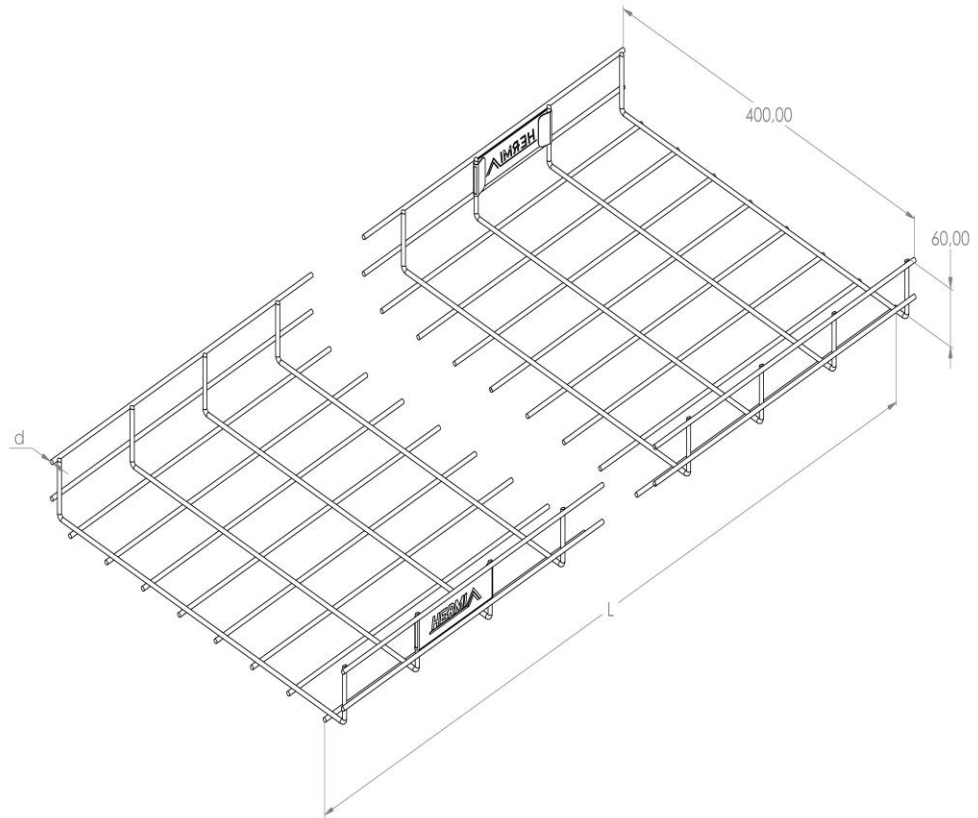

**Product:** KPM 60/400

**Product code:** 88206134

Mesh cable trays of 60 mm in height

<b>Standard:</b>	EN 61537:2007 Cable management - Cable tray systems and cable ladder systems
<b>Dimensions:</b>	Length: 3000 mm
	Width: 400 mm
	Height: 60 mm
	Metal thickness: 4 mm
<b>Weight:</b>	6 kg
<b>Material:</b>	Hot-dip galvanised steel
<b>Contribution to fire:</b>	Non-flame propagating system
<b>Electrical characteristics:</b>	Electrically conductive system
<b>Electrical continuity:</b>	Yes
<b>Corrosion resistance:</b>	Class 6
<b>Perforation:</b>	Class D
<b>Temperature:</b>	Min: -20°C; Max: +105°C