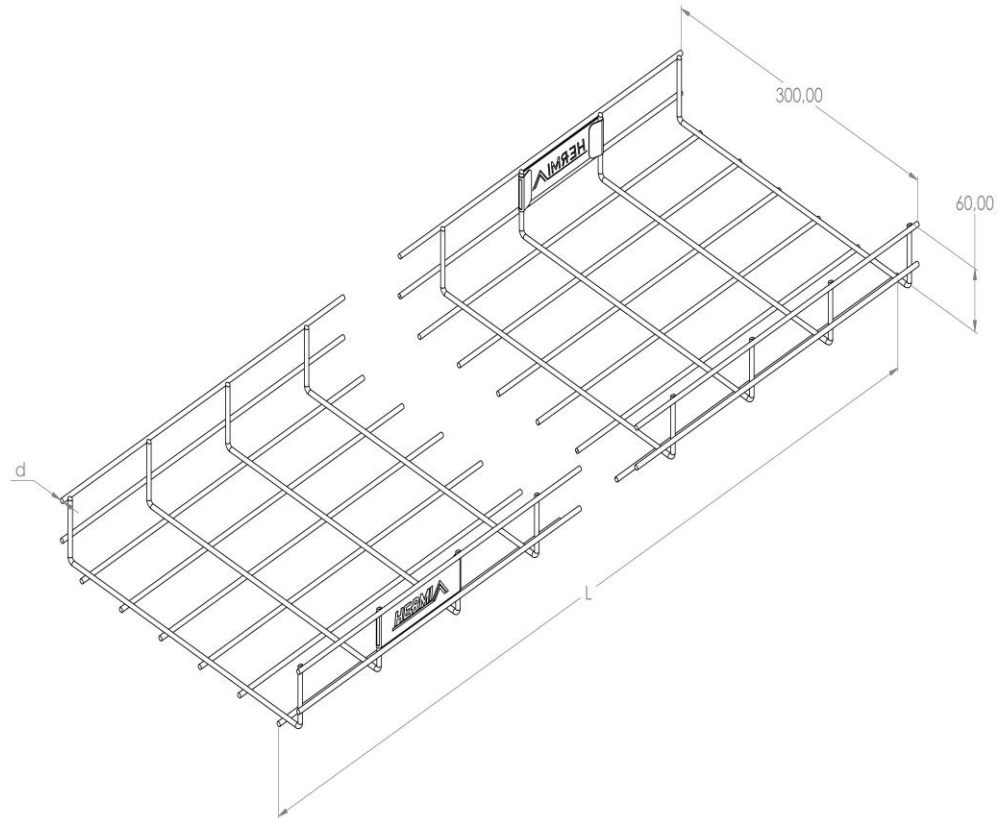

Product: KPM 60/300

Product code: 88206133

Mesh cable trays of 60 mm in height

Standard:	EN 61537:2007 Cable management - Cable tray systems and cable ladder systems
Dimensions:	Length: 3000 mm
	Width: 300 mm
	Height: 60 mm
	Metal thickness: 4 mm
Weight:	5 kg
Material:	Hot-dip galvanised steel
Contribution to fire:	Non-flame propagating system
Electrical characteristics:	Electrically conductive system
Electrical continuity:	Yes
Corrosion resistance:	Class 6
Perforation:	Class D
Temperature:	Min: -20°C; Max: +105°C