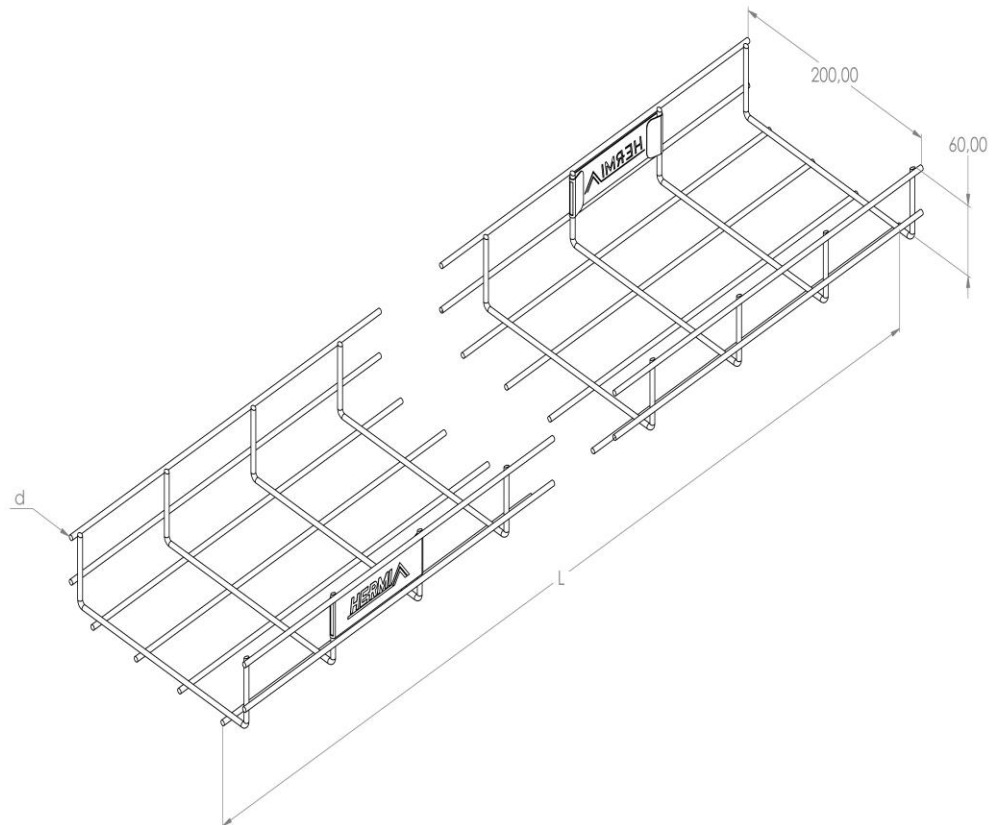

Product: KPM 60/200

Product code: 88206132

Mesh cable trays of 60 mm in height

Standard:	EN 61537:2007 Cable management - Cable tray systems and cable ladder systems
Dimensions:	Length: 3000 mm
	Width: 200 mm
	Height: 60 mm
	Metal thickness: 4 mm
Weight:	3,9 kg
Material:	Hot-dip galvanised steel
Contribution to fire:	Non-flame propagating system
Electrical characteristics:	Electrically conductive system
Electrical continuity:	Yes
Corrosion resistance:	Class 6
Perforation:	Class D
Temperature:	Min: -20°C; Max: +105°C