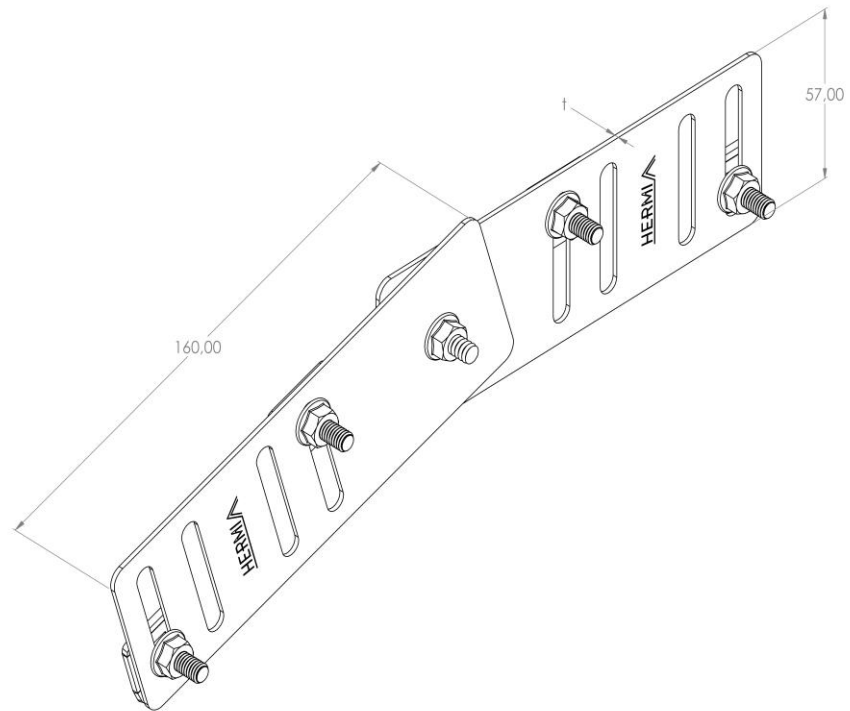

Product: PKPM-GS 60

Product code: 88204406

Flexible coupling element

Standard:	EN 61537:2007 Cable management - Cable tray systems and cable ladder systems
Dimensions:	Length: 160 mm
	Width: 1,50 mm
	Height: 57 mm
	Metal thickness: 1,50 mm
Weight:	
Material:	Powder coated galvanised steel in the colours according to the RAL scale
Contribution to fire:	Non-flame propagating system
Electrical characteristics:	Electrically conductive system
Electrical continuity:	Yes
Corrosion resistance:	Class 3
Temperature:	Min: -20°C; Max: +105°C