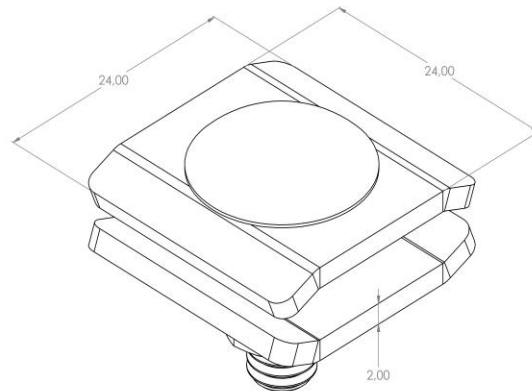

**Product:** SP01

**Product code:** 88204400

Clamp for joining the mesh cable tray

<b>Standard:</b>	EN 61537:2007 Cable management - Cable tray systems and cable ladder systems
<b>Dimensions:</b>	Length: 24 mm
	Width: 24 mm
	Height: 22 mm
	Metal thickness: 2 mm
<b>Weight:</b>	0,025 kg
<b>Material:</b>	Powder coated galvanised steel in the colours according to the RAL scale
<b>Contribution to fire:</b>	Non-flame propagating system
<b>Electrical characteristics:</b>	Electrically conductive system
<b>Electrical continuity:</b>	Yes
<b>Corrosion resistance:</b>	Class 3
<b>Temperature:</b>	Min: -20°C; Max: +105°C