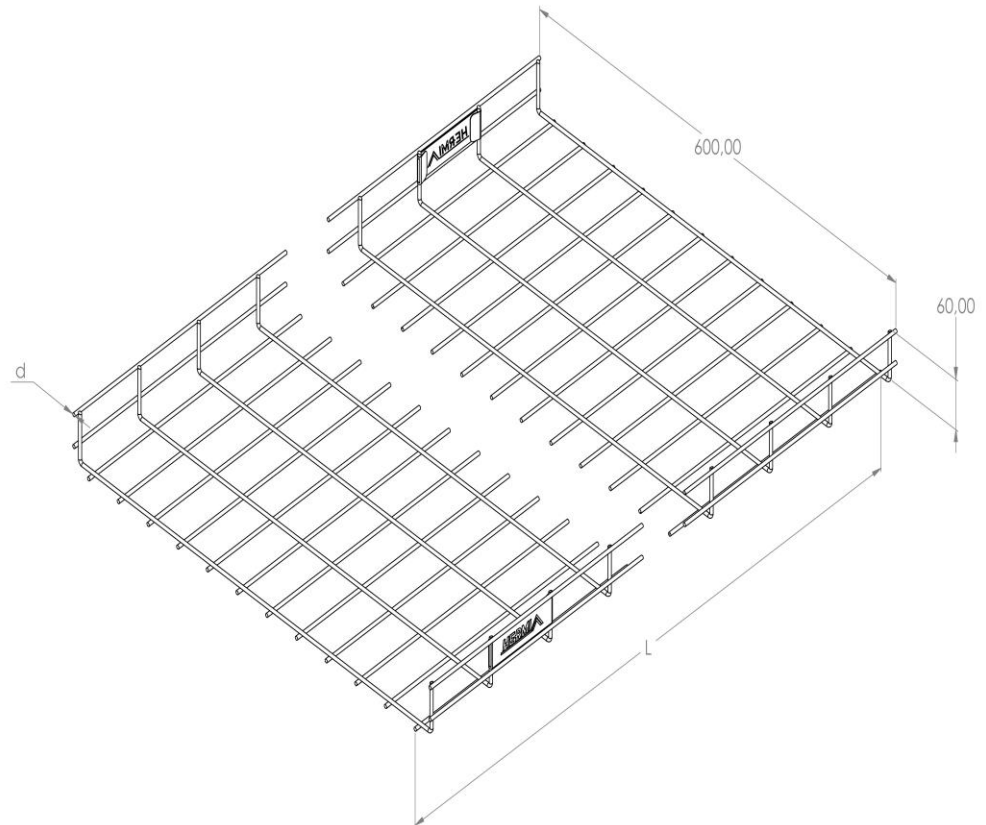

**Product:** KPM 60/600

**Product code:** 88204136

Mesh cable trays of 60 mm in height

<b>Standard:</b>	EN 61537:2007 Cable management - Cable tray systems and cable ladder systems
<b>Dimensions:</b>	Length: 3000 mm
	Width: 600 mm
	Height: 60 mm
	Metal thickness: 4 mm
<b>Weight:</b>	7 kg
<b>Material:</b>	Powder coated galvanised steel in the colours according to the RAL scale
<b>Contribution to fire:</b>	Non-flame propagating system
<b>Electrical characteristics:</b>	Electrically conductive system
<b>Electrical continuity:</b>	Yes
<b>Corrosion resistance:</b>	Class 3
<b>Perforation:</b>	Class D
<b>Temperature:</b>	Min: -20°C; Max: +105°C