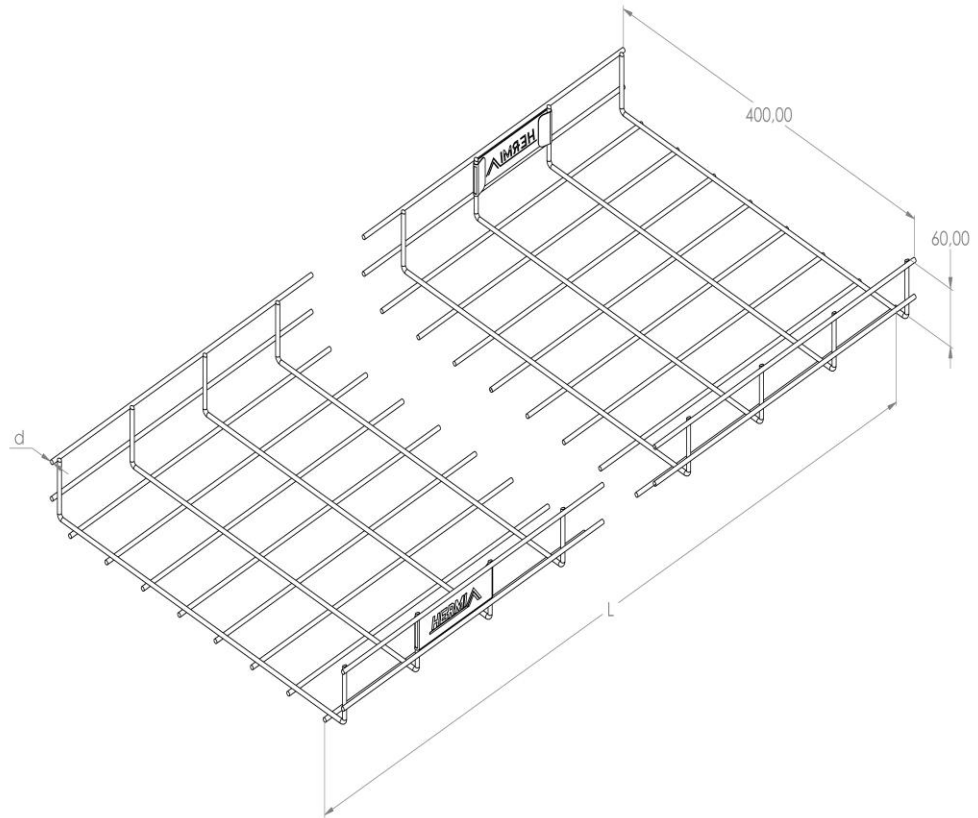

Product: KPM 60/400

Product code: 88204134

Mesh cable trays of 60 mm in height

Standard:	EN 61537:2007 Cable management - Cable tray systems and cable ladder systems
Dimensions:	Length: 3000 mm
	Width: 400 mm
	Height: 60 mm
	Metal thickness: 4 mm
Weight:	5,2 kg
Material:	Powder coated galvanised steel in the colours according to the RAL scale
Contribution to fire:	Non-flame propagating system
Electrical characteristics:	Electrically conductive system
Electrical continuity:	Yes
Corrosion resistance:	Class 3
Perforation:	Class D
Temperature:	Min: -20°C; Max: +105°C