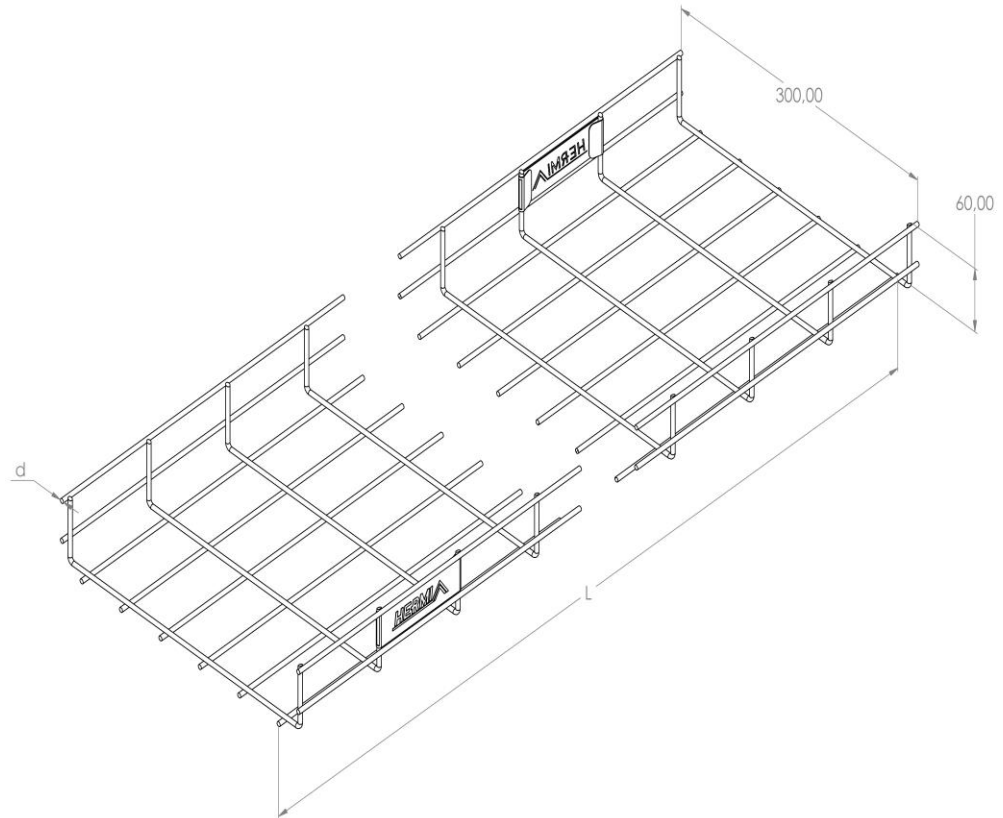

Product: KPM 60/300

Product code: 88204133

Mesh cable trays of 60 mm in height

Standard:	EN 61537:2007 Cable management - Cable tray systems and cable ladder systems
Dimensions:	Length: 3000 mm
	Width: 300 mm
	Height: 60 mm
	Metal thickness: 4 mm
Weight:	4,3 kg
Material:	Powder coated galvanised steel in the colours according to the RAL scale
Contribution to fire:	Non-flame propagating system
Electrical characteristics:	Electrically conductive system
Electrical continuity:	Yes
Corrosion resistance:	Class 3
Perforation:	Class D
Temperature:	Min: -20°C; Max: +105°C