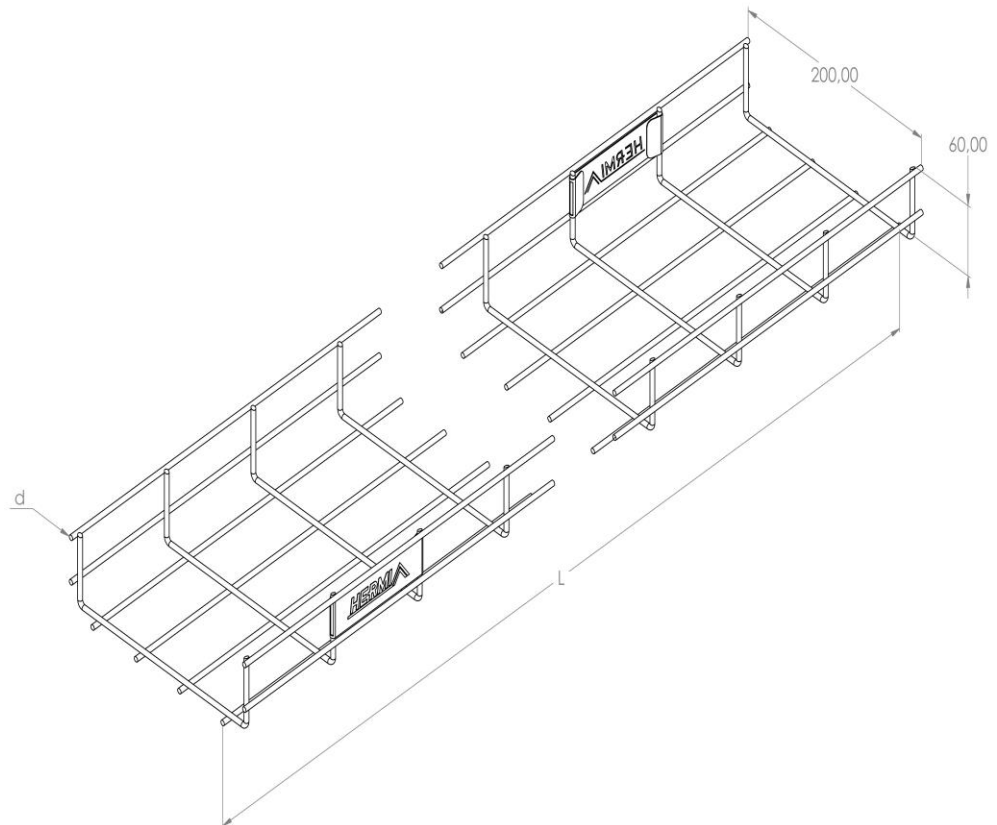

**Product:** KPM 60/200

**Product code:** 88204132

Mesh cable trays of 60 mm in height

<b>Standard:</b>	EN 61537:2007 Cable management - Cable tray systems and cable ladder systems
<b>Dimensions:</b>	Length: 3000 mm
	Width: 200 mm
	Height: 60 mm
	Metal thickness: 4 mm
<b>Weight:</b>	3,4 kg
<b>Material:</b>	Powder coated galvanised steel in the colours according to the RAL scale
<b>Contribution to fire:</b>	Non-flame propagating system
<b>Electrical characteristics:</b>	Electrically conductive system
<b>Electrical continuity:</b>	Yes
<b>Corrosion resistance:</b>	Class 3
<b>Perforation:</b>	Class D
<b>Temperature:</b>	Min: -20°C; Max: +105°C