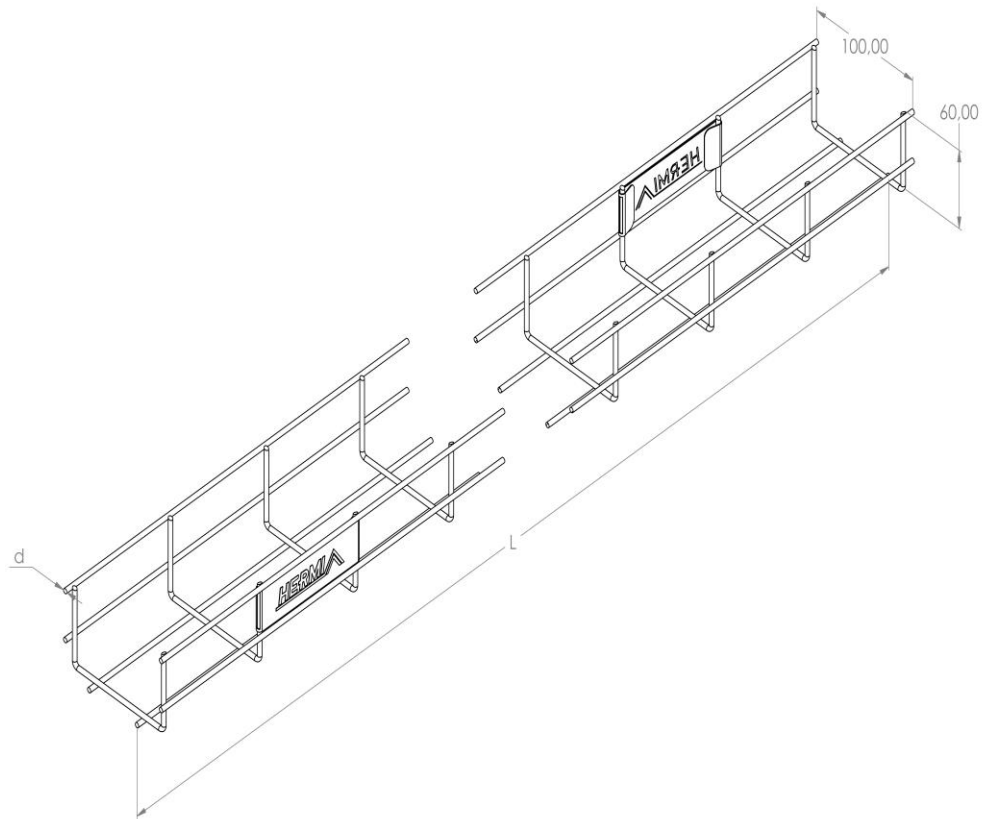

Product: KPM 60/100

Product code: 88204131

Mesh cable trays of 60 mm in height

Standard:	EN 61537:2007 Cable management - Cable tray systems and cable ladder systems
Dimensions:	Length: 3000 mm
	Width: 100 mm
	Height: 60 mm
	Metal thickness: 3,5 mm
Weight:	2 kg
Material:	Powder coated galvanised steel in the colours according to the RAL scale
Contribution to fire:	Non-flame propagating system
Electrical characteristics:	Electrically conductive system
Electrical continuity:	Yes
Corrosion resistance:	Class 3
Perforation:	Class D
Temperature:	Min: -20°C; Max: +105°C