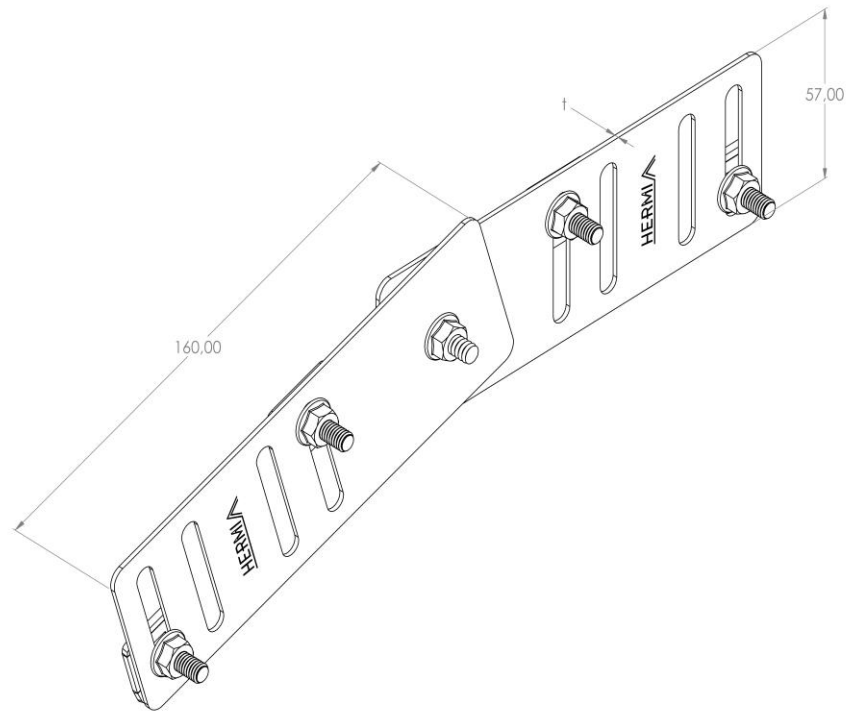

**Product:** PKPM-GS 60

**Product code:** 88203306

Flexible coupling element

<b>Standard:</b>	EN 61537:2007 Cable management - Cable tray systems and cable ladder systems
<b>Dimensions:</b>	Length: 160 mm
	Width: 1,50 mm
	Height: 57 mm
	Metal thickness: 1,50 mm
<b>Weight:</b>	
<b>Material:</b>	Acid resistant stainless steel
<b>Contribution to fire:</b>	Non-flame propagating system
<b>Electrical characteristics:</b>	Electrically conductive system
<b>Electrical continuity:</b>	Yes
<b>Corrosion resistance:</b>	Class 9B
<b>Temperature:</b>	Min: -20°C; Max: +105°C