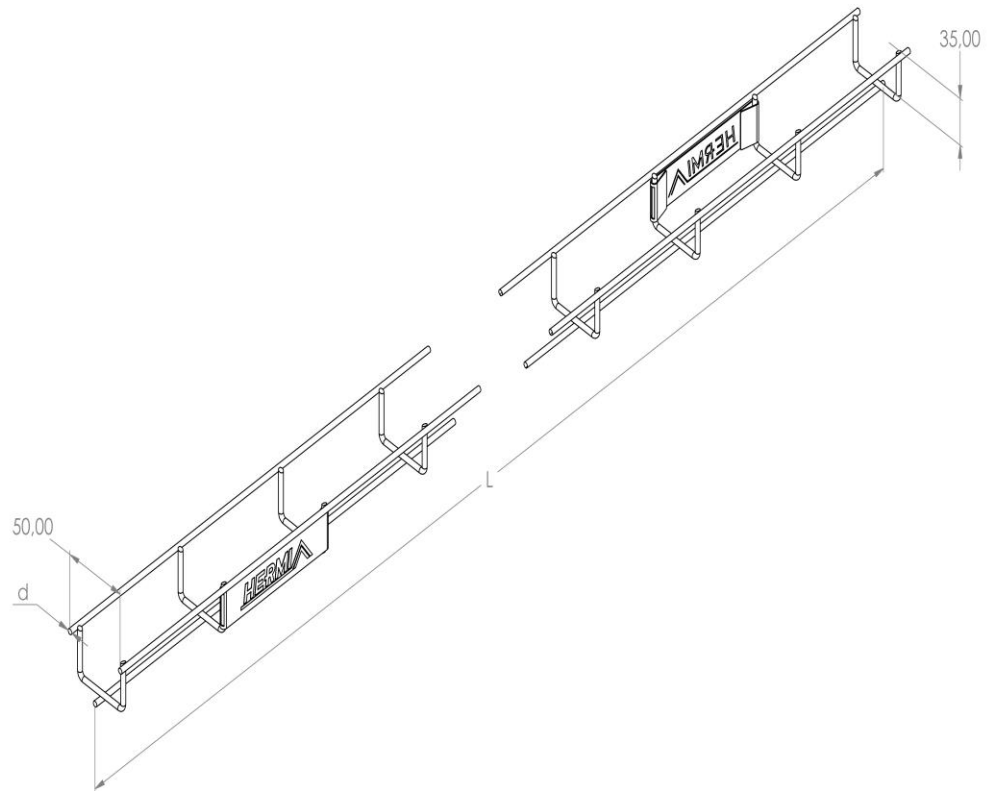

Product: KPM 35/50

Product code: 88203140

Mesh cable trays of 35 mm in height

Standard:	EN 61537:2007 Cable management - Cable tray systems and cable ladder systems
Dimensions:	Length: 3000 mm
	Width: 50 mm
	Height: 35 mm
	Metal thickness: 3,5 mm
Weight:	0,96 kg
Material:	Acid resistant stainless steel
Contribution to fire:	Non-flame propagating system
Electrical characteristics:	Electrically conductive system
Electrical continuity:	Yes
Corrosion resistance:	Class 9B
Perforation:	Class D
Temperature:	Min: -20°C; Max: +105°C