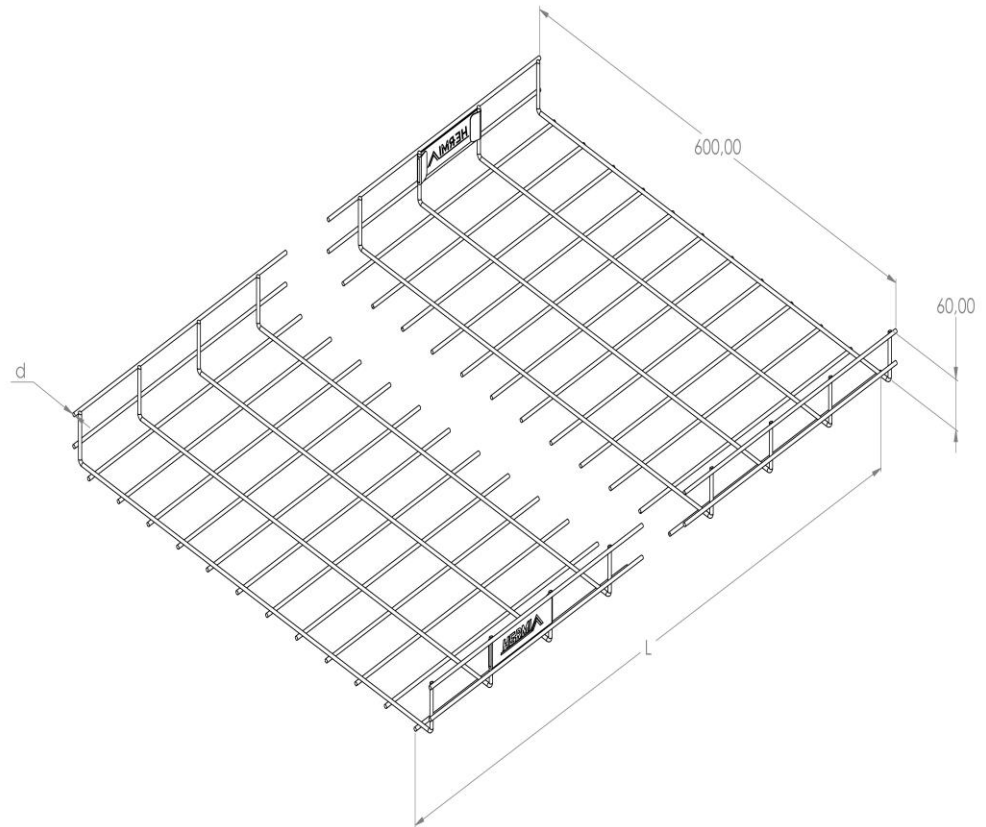

Product: KPM 60/600

Product code: 88203136

Mesh cable trays of 60 mm in height

Standard:	EN 61537:2007 Cable management - Cable tray systems and cable ladder systems
Dimensions:	Length: 3000 mm
	Width: 600 mm
	Height: 60 mm
	Metal thickness: 4 mm
Weight:	6,9 kg
Material:	Acid resistant stainless steel
Contribution to fire:	Non-flame propagating system
Electrical characteristics:	Electrically conductive system
Electrical continuity:	Yes
Corrosion resistance:	Class 9B
Perforation:	Class D
Temperature:	Min: -20°C; Max: +105°C