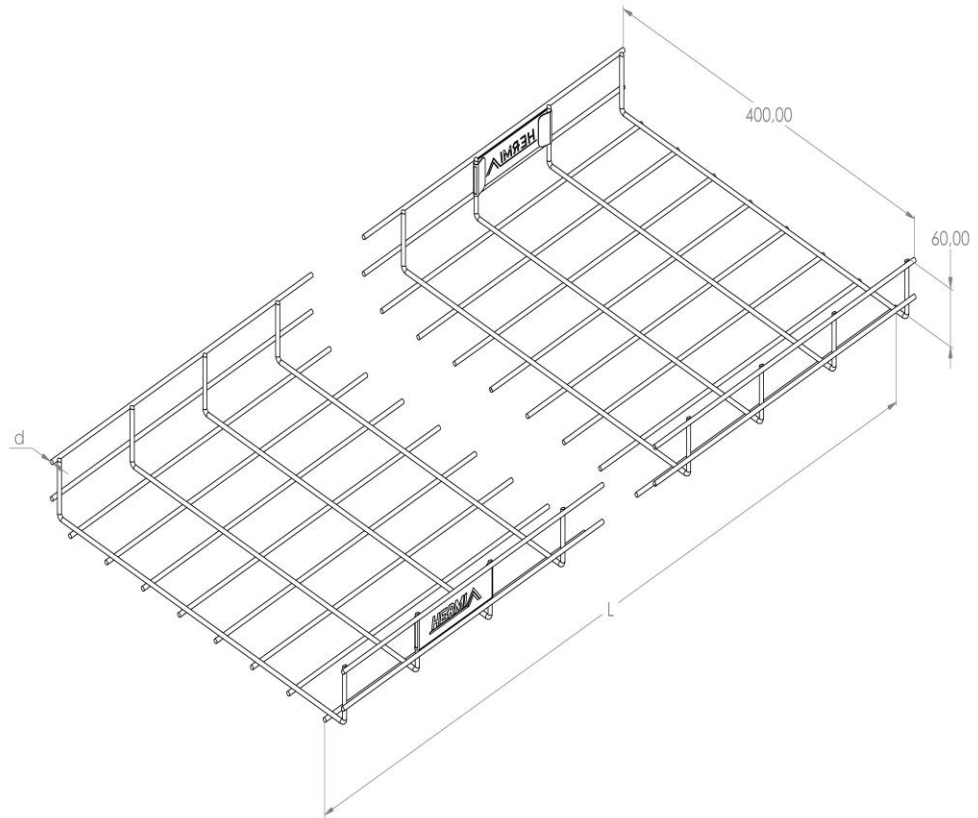

**Product:** KPM 60/400

**Product code:** 88203134

Mesh cable trays of 60 mm in height

<b>Standard:</b>	EN 61537:2007 Cable management - Cable tray systems and cable ladder systems
<b>Dimensions:</b>	Length: 3000 mm
	Width: 400 mm
	Height: 60 mm
	Metal thickness: 4 mm
<b>Weight:</b>	5,1 kg
<b>Material:</b>	Acid resistant stainless steel
<b>Contribution to fire:</b>	Non-flame propagating system
<b>Electrical characteristics:</b>	Electrically conductive system
<b>Electrical continuity:</b>	Yes
<b>Corrosion resistance:</b>	Class 9B
<b>Perforation:</b>	Class D
<b>Temperature:</b>	Min: -20°C; Max: +105°C