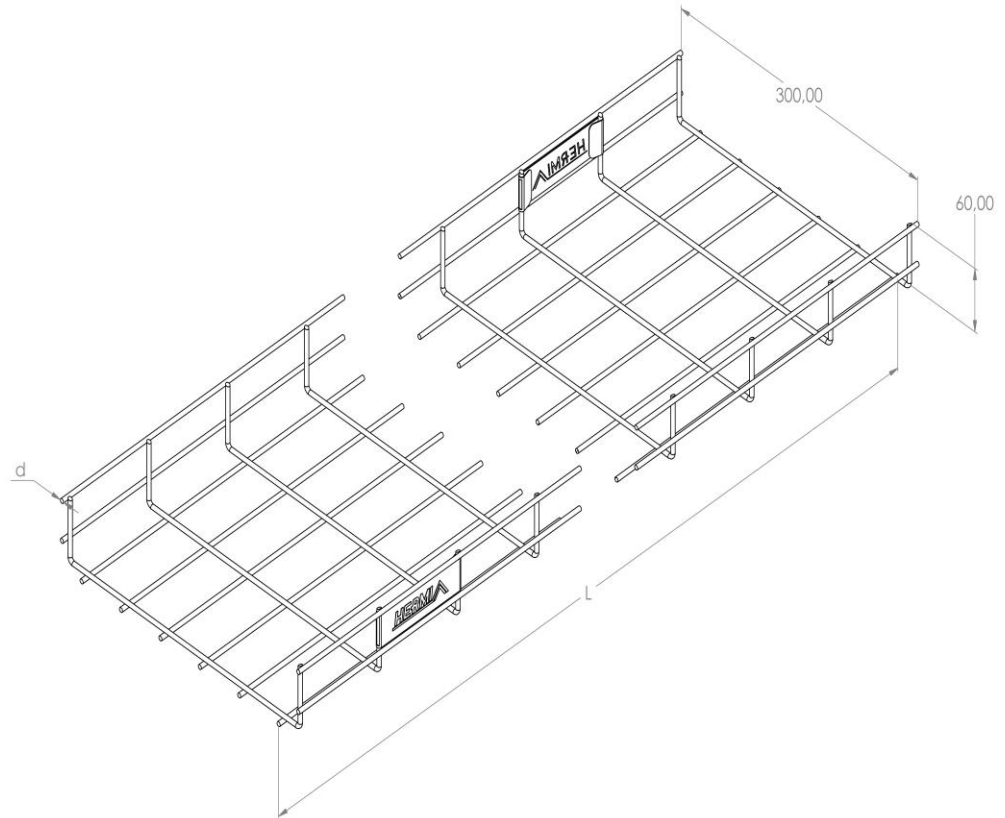

**Product:** KPM 60/300

**Product code:** 88203133

Mesh cable trays of 60 mm in height

<b>Standard:</b>	EN 61537:2007 Cable management - Cable tray systems and cable ladder systems
<b>Dimensions:</b>	Length: 3000 mm
	Width: 300 mm
	Height: 60 mm
	Metal thickness: 4 mm
<b>Weight:</b>	4,2 kg
<b>Material:</b>	Acid resistant stainless steel
<b>Contribution to fire:</b>	Non-flame propagating system
<b>Electrical characteristics:</b>	Electrically conductive system
<b>Electrical continuity:</b>	Yes
<b>Corrosion resistance:</b>	Class 9B
<b>Perforation:</b>	Class D
<b>Temperature:</b>	Min: -20°C; Max: +105°C