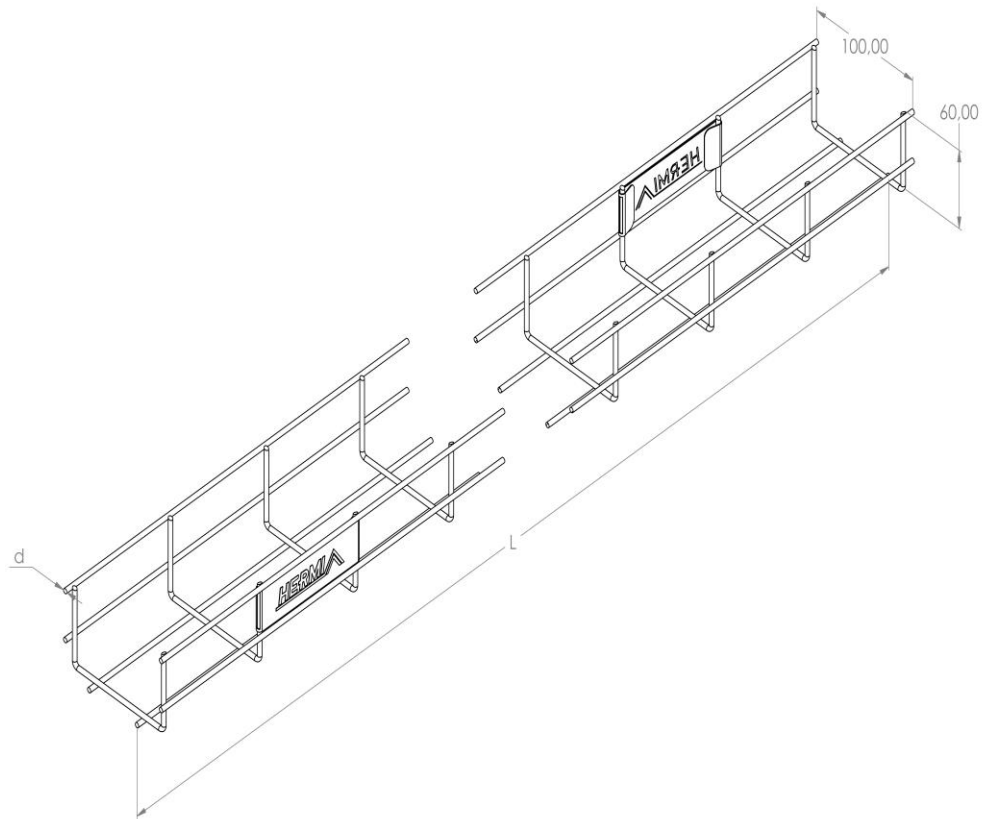

Product: KPM 60/100

Product code: 88203131

Mesh cable trays of 60 mm in height

Standard:	EN 61537:2007 Cable management - Cable tray systems and cable ladder systems
Dimensions:	Length: 3000 mm
	Width: 100 mm
	Height: 60 mm
	Metal thickness: 3,5 mm
Weight:	1,9 kg
Material:	Acid resistant stainless steel
Contribution to fire:	Non-flame propagating system
Electrical characteristics:	Electrically conductive system
Electrical continuity:	Yes
Corrosion resistance:	Class 9B
Perforation:	Class D
Temperature:	Min: -20°C; Max: +105°C