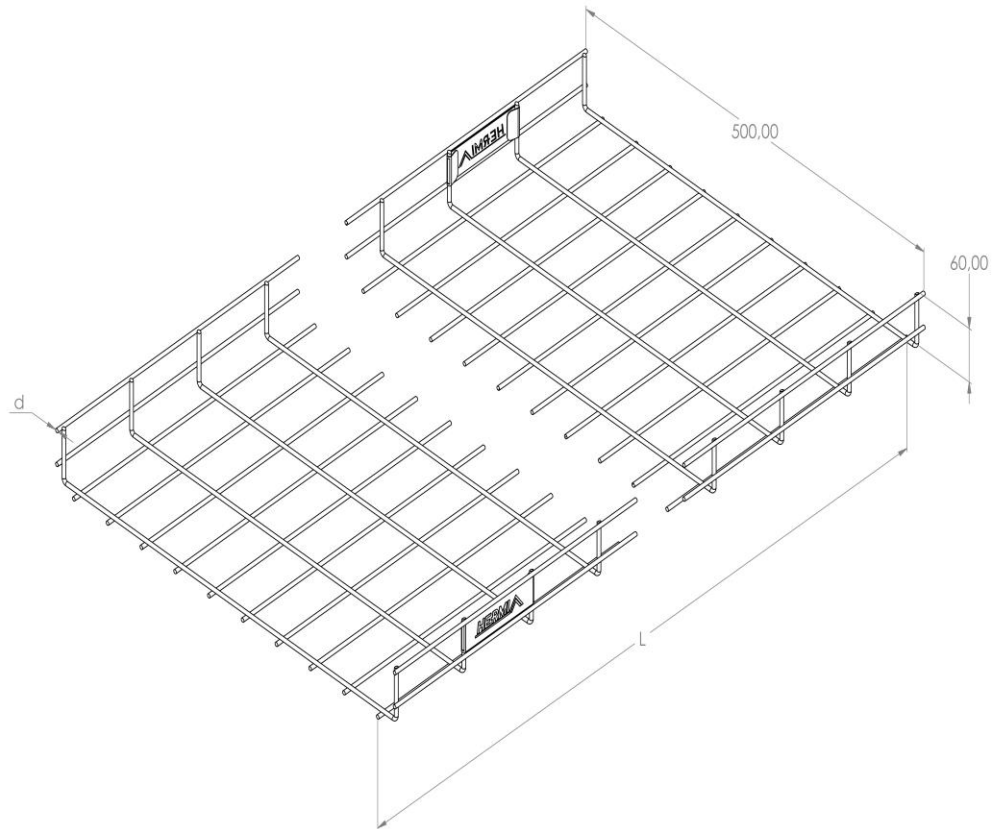

Product: KPM 60/500

Product code: 88202135

Mesh cable trays of 60 mm in height

Standard:	EN 61537:2007 Cable management - Cable tray systems and cable ladder systems
Dimensions:	Length: 3000 mm
	Width: 500 mm
	Height: 60 mm
	Metal thickness: 4 mm
Weight:	6 kg
Material:	Stainless steel
Contribution to fire:	Non-flame propagating system
Electrical characteristics:	Electrically conductive system
Electrical continuity:	Yes
Corrosion resistance:	Class 9A
Perforation:	Class D
Temperature:	Min: -20°C; Max: +105°C