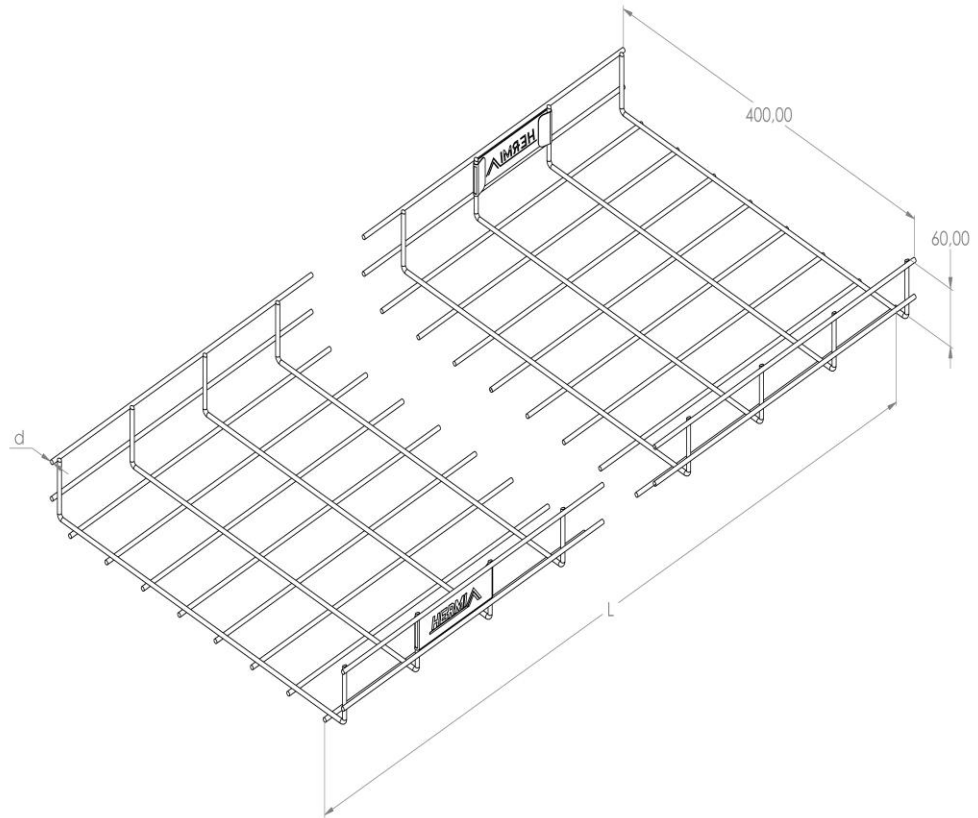

Product: KPM 60/400

Product code: 88202134

Mesh cable trays of 60 mm in height

Standard:	EN 61537:2007 Cable management - Cable tray systems and cable ladder systems
Dimensions:	Length: 3000 mm
	Width: 400 mm
	Height: 60 mm
	Metal thickness: 4 mm
Weight:	5,1 kg
Material:	Stainless steel
Contribution to fire:	Non-flame propagating system
Electrical characteristics:	Electrically conductive system
Electrical continuity:	Yes
Corrosion resistance:	Class 9A
Perforation:	Class D
Temperature:	Min: -20°C; Max: +105°C