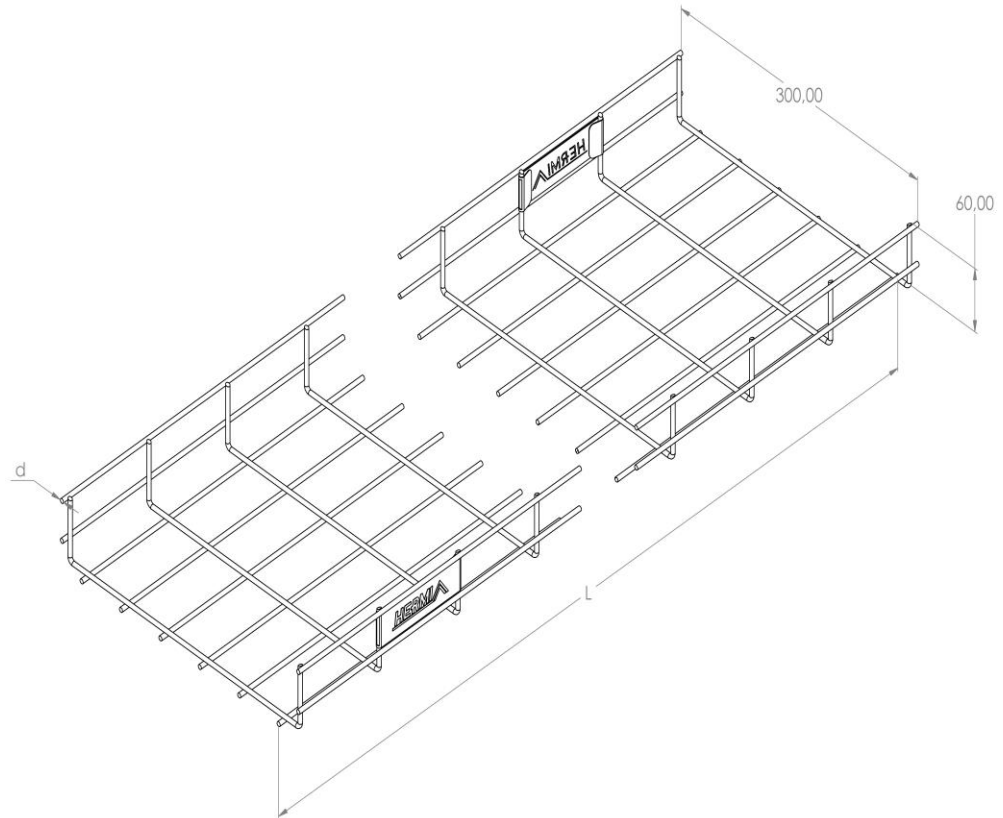

**Product:** KPM 60/300

**Product code:** 88202133

Mesh cable trays of 60 mm in height

<b>Standard:</b>	EN 61537:2007 Cable management - Cable tray systems and cable ladder systems
<b>Dimensions:</b>	Length: 3000 mm
	Width: 300 mm
	Height: 60 mm
	Metal thickness: 4 mm
<b>Weight:</b>	4,2 kg
<b>Material:</b>	Stainless steel
<b>Contribution to fire:</b>	Non-flame propagating system
<b>Electrical characteristics:</b>	Electrically conductive system
<b>Electrical continuity:</b>	Yes
<b>Corrosion resistance:</b>	Class 9A
<b>Perforation:</b>	Class D
<b>Temperature:</b>	Min: -20°C; Max: +105°C