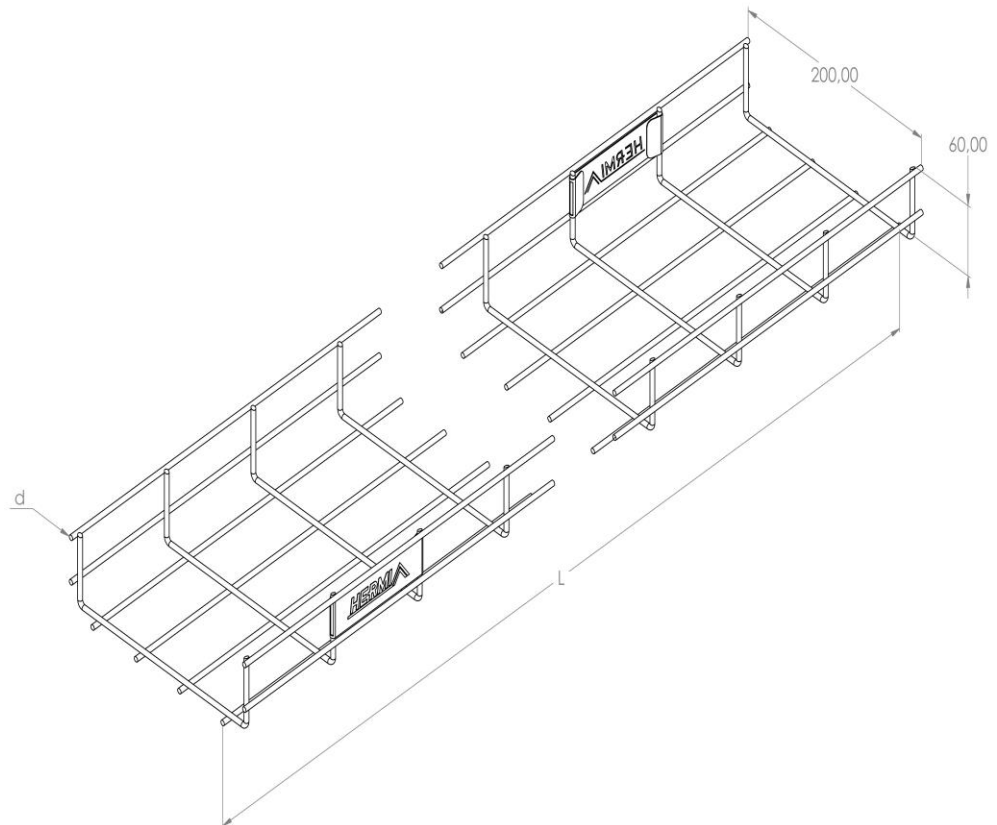

Product: KPM 60/200

Product code: 88202132

Mesh cable trays of 60 mm in height

Standard:	EN 61537:2007 Cable management - Cable tray systems and cable ladder systems
Dimensions:	Length: 3000 mm
	Width: 200 mm
	Height: 60 mm
	Metal thickness: 4 mm
Weight:	3,3 kg
Material:	Stainless steel
Contribution to fire:	Non-flame propagating system
Electrical characteristics:	Electrically conductive system
Electrical continuity:	Yes
Corrosion resistance:	Class 9A
Perforation:	Class D
Temperature:	Min: -20°C; Max: +105°C