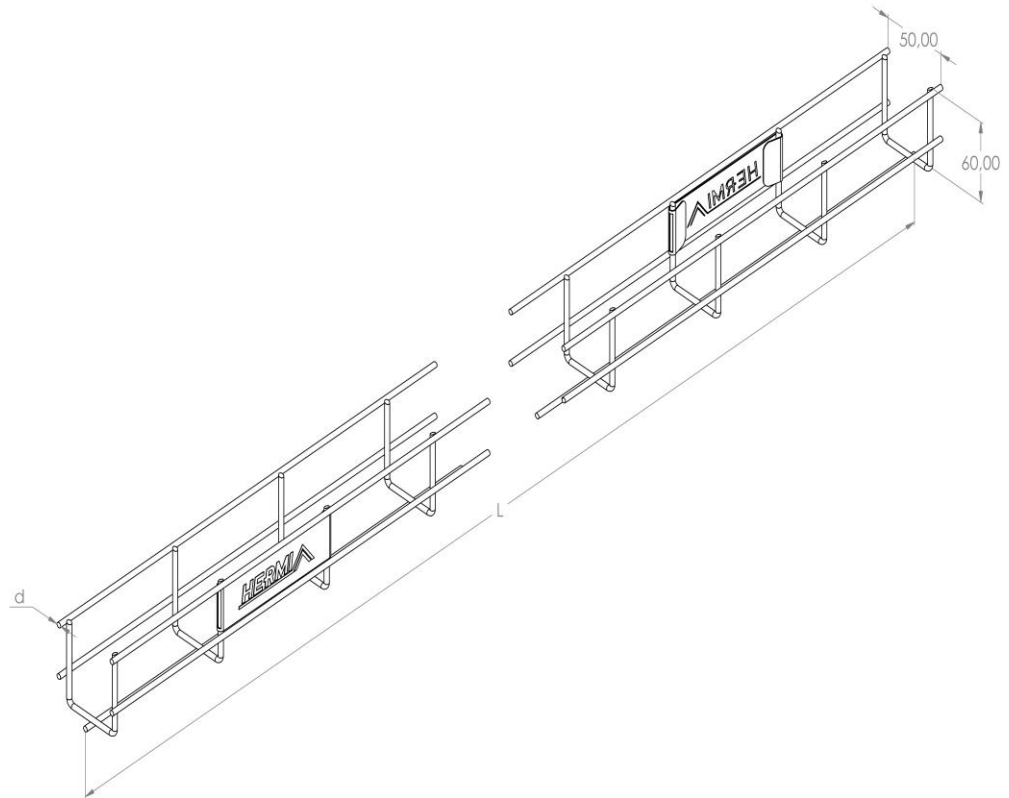

**Product:** KPM 60/50

**Product code:** 88202130

Mesh cable trays of 60 mm in height

<b>Standard:</b>	EN 61537:2007 Cable management - Cable tray systems and cable ladder systems
<b>Dimensions:</b>	Length: 3000 mm
	Width: 50 mm
	Height: 60 mm
	Metal thickness: 3,5 mm
<b>Weight:</b>	1,4 kg
<b>Material:</b>	Stainless steel
<b>Contribution to fire:</b>	Non-flame propagating system
<b>Electrical characteristics:</b>	Electrically conductive system
<b>Electrical continuity:</b>	Yes
<b>Corrosion resistance:</b>	Class 9A
<b>Perforation:</b>	Class D
<b>Temperature:</b>	Min: -20°C; Max: +105°C