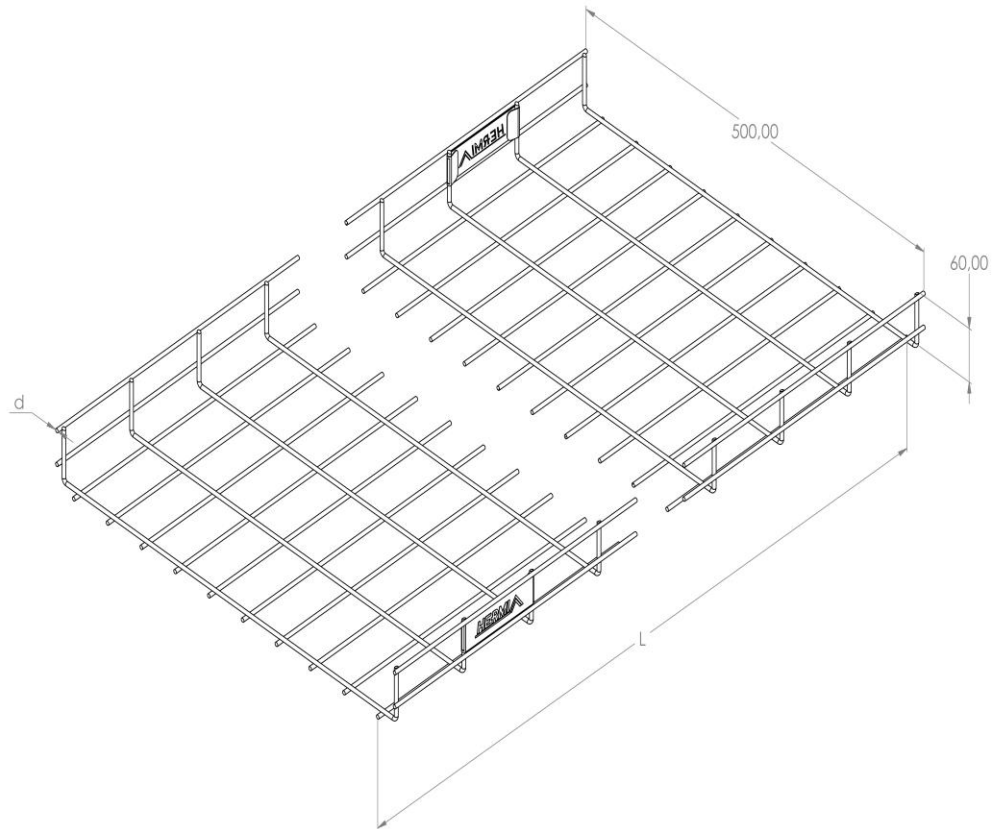

**Product:** KPM 60/500

**Product code:** 88201135

Mesh cable trays of 60 mm in height

<b>Standard:</b>	EN 61537:2007 Cable management - Cable tray systems and cable ladder systems
<b>Dimensions:</b>	Length: 3000 mm
	Width: 500 mm
	Height: 60 mm
	Metal thickness: 4 mm
<b>Weight:</b>	6 kg
<b>Material:</b>	Galvanised steel
<b>Contribution to fire:</b>	Non-flame propagating system
<b>Electrical characteristics:</b>	Electrically conductive system
<b>Electrical continuity:</b>	Yes
<b>Corrosion resistance:</b>	Class 3
<b>Perforation:</b>	Class D
<b>Temperature:</b>	Min: -20°C; Max: +105°C