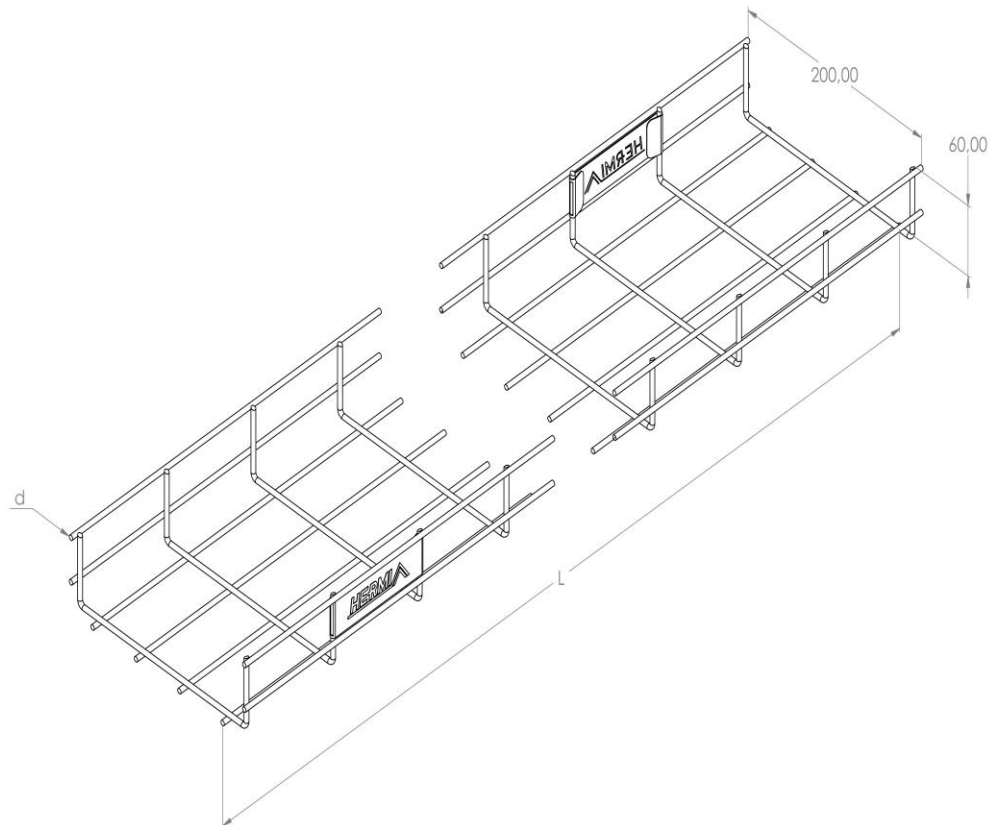

Product: KPM 60/200

Product code: 88201132

Mesh cable trays of 60 mm in height

| | |
|------------------------------------|--|
| Standard: | EN 61537:2007 Cable management - Cable tray systems and cable ladder systems |
| Dimensions: | Length: 3000 mm |
| | Width: 200 mm |
| | Height: 60 mm |
| | Metal thickness: 4 mm |
| Weight: | 3,3 kg |
| Material: | Galvanised steel |
| Contribution to fire: | Non-flame propagating system |
| Electrical characteristics: | Electrically conductive system |
| Electrical continuity: | Yes |
| Corrosion resistance: | Class 3 |
| Perforation: | Class D |
| Temperature: | Min: -20°C; Max: +105°C |