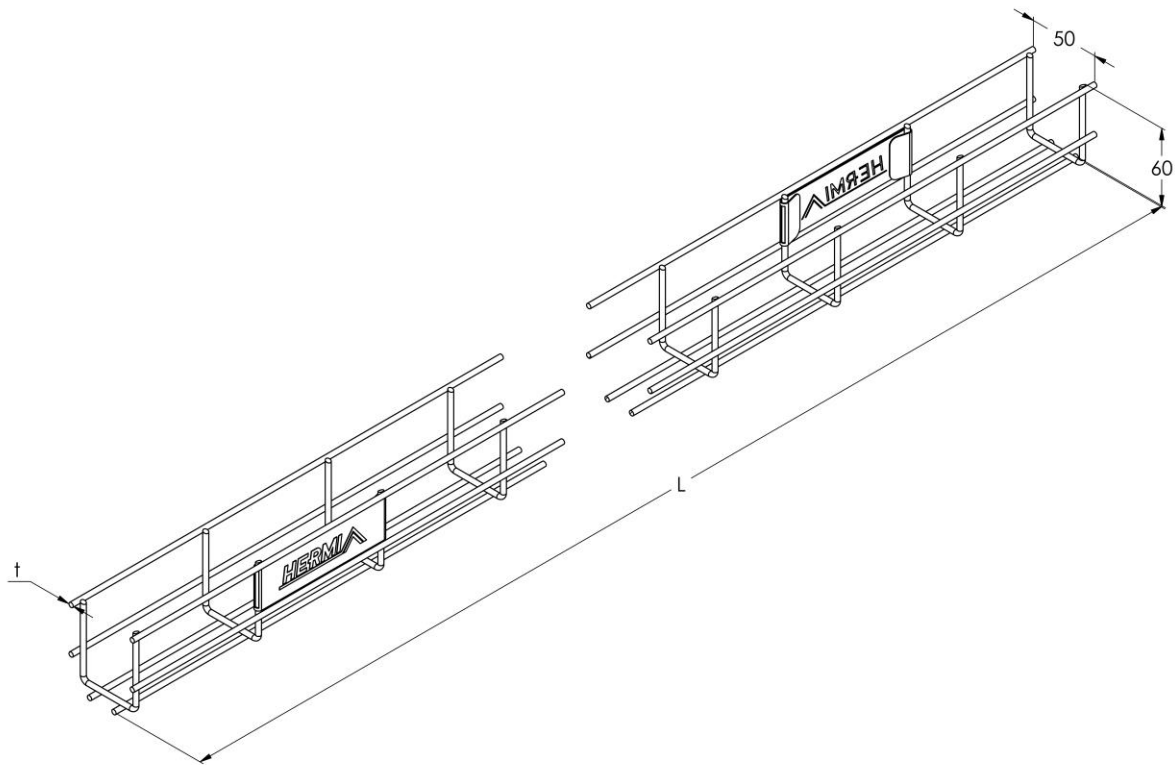

**Product:** KPM 60/50

**Product code:** 88201130

Mesh cable trays of 60 mm in height

<b>Standard:</b>	EN 61537:2007 Cable management - Cable tray systems and cable ladder systems
<b>Dimensions:</b>	Length: 3000 mm
	Width: 50 mm
	Height: 60 mm
	Metal thickness: 3,5 mm
<b>Weight:</b>	1,4 kg
<b>Material:</b>	Galvanised steel
<b>Contribution to fire:</b>	Non-flame propagating system
<b>Electrical characteristics:</b>	Electrically conductive system
<b>Electrical continuity:</b>	Yes
<b>Corrosion resistance:</b>	Class 3
<b>Perforation:</b>	Class D
<b>Temperature:</b>	Min: -20°C; Max: +105°C